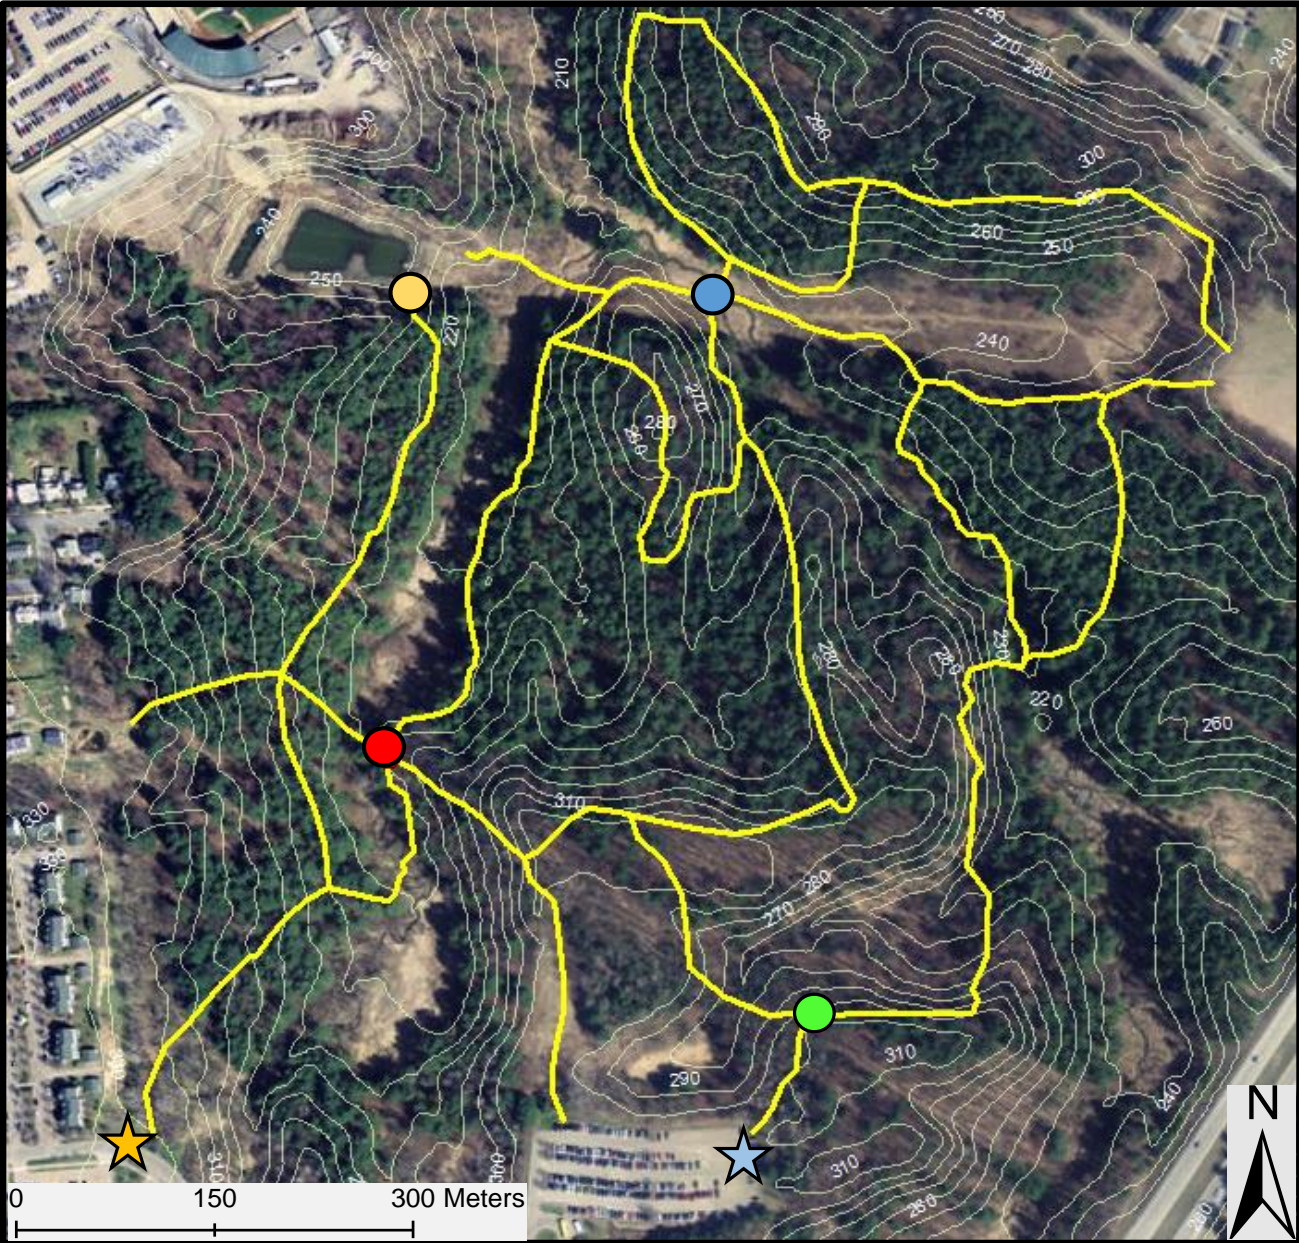

# Centennial Woods Map

**Key**

- Site A  
Trail intersection after crossing brook
- Site B  
SE edge of retention pond
- Site C  
Bridge with railing
- Site D  
First trail intersection entering from NE corner of parking lot
- trails
- ★ main entrance
- ★ alternate entrance

# Centennial Woods Map (zoomed in)

**Key**

-  Site A  
Trail intersection after crossing brook
-  Site B  
SE edge of retention pond
-  Site C  
Bridge with railing
-  Site D  
First trail intersection entering from NE corner of parking lot

# Centennial Woods Map (zoomed out)

## Key

- Site A  
Trail intersection after crossing brook
- Site B  
SE edge of retention pond
- Site C  
Bridge with railing
- Site D  
First trail intersection entering from NE corner of parking lot
- trails
- ★ main entrance
- ★ alternate entrance
- ⚡ Jeffords