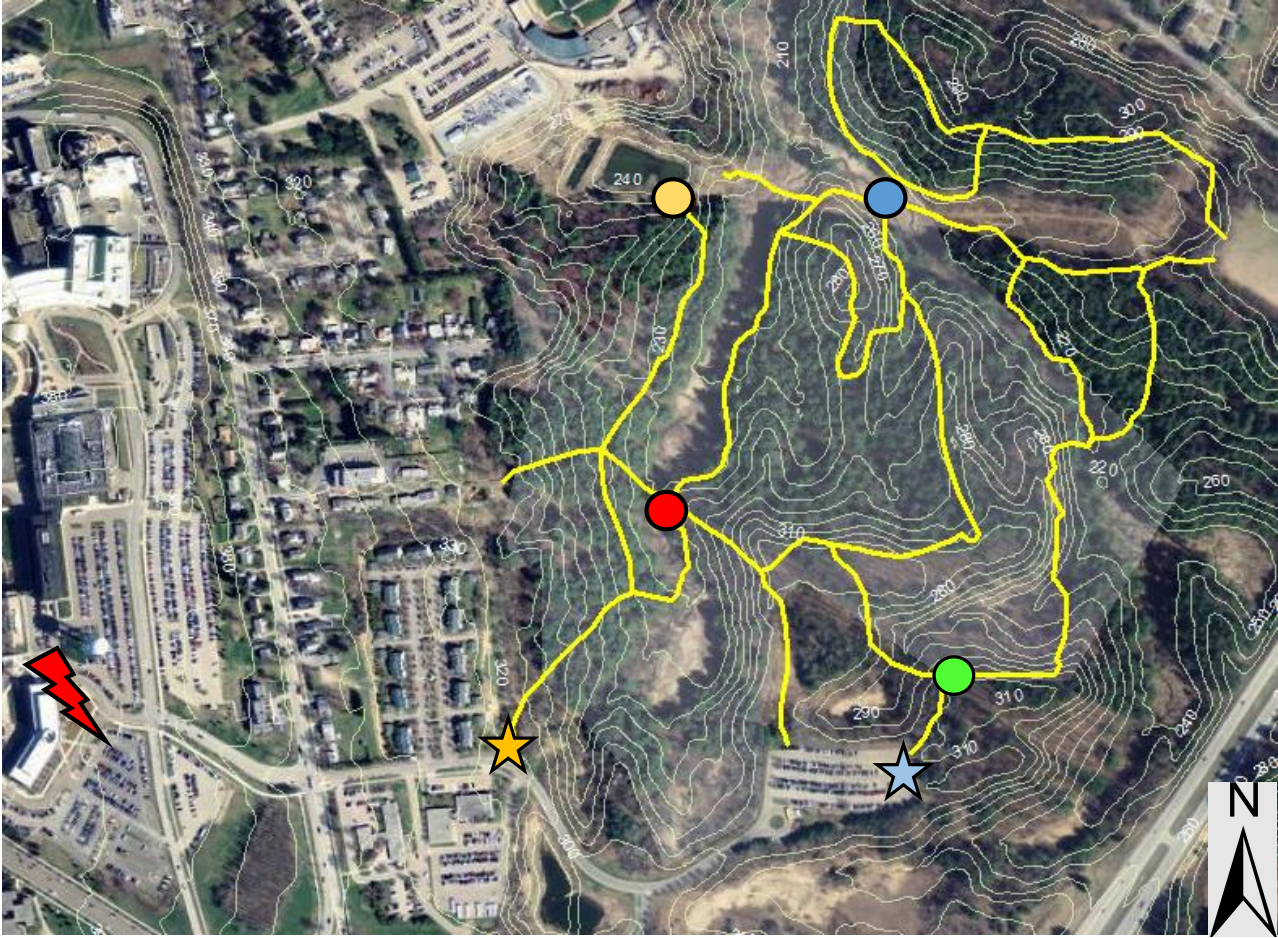

# Centennial Woods Map

**Key**

- Site A  
Trail intersection after crossing brook
- Site B  
SE edge of retention pond
- Site C  
Bridge with railing
- Site D  
First trail intersection entering from NE corner of parking lot
- trails
- ★ main entrance
- ★ alternate entrance

# Centennial Woods Map (zoomed in)

**Key**

-  Site A  
Trail intersection after crossing brook
-  Site B  
SE edge of retention pond
-  Site C  
Bridge with railing
-  Site D  
First trail intersection entering from NE corner of parking lot

# Centennial Woods Map (zoomed out)

## Key

- Site A  
Trail intersection after crossing brook
- Site B  
SE edge of retention pond
- Site C  
Bridge with railing
- Site D  
First trail intersection entering from NE corner of parking lot
- trails
- ★ main entrance
- ★ alternate entrance
- ⚡ Jeffords