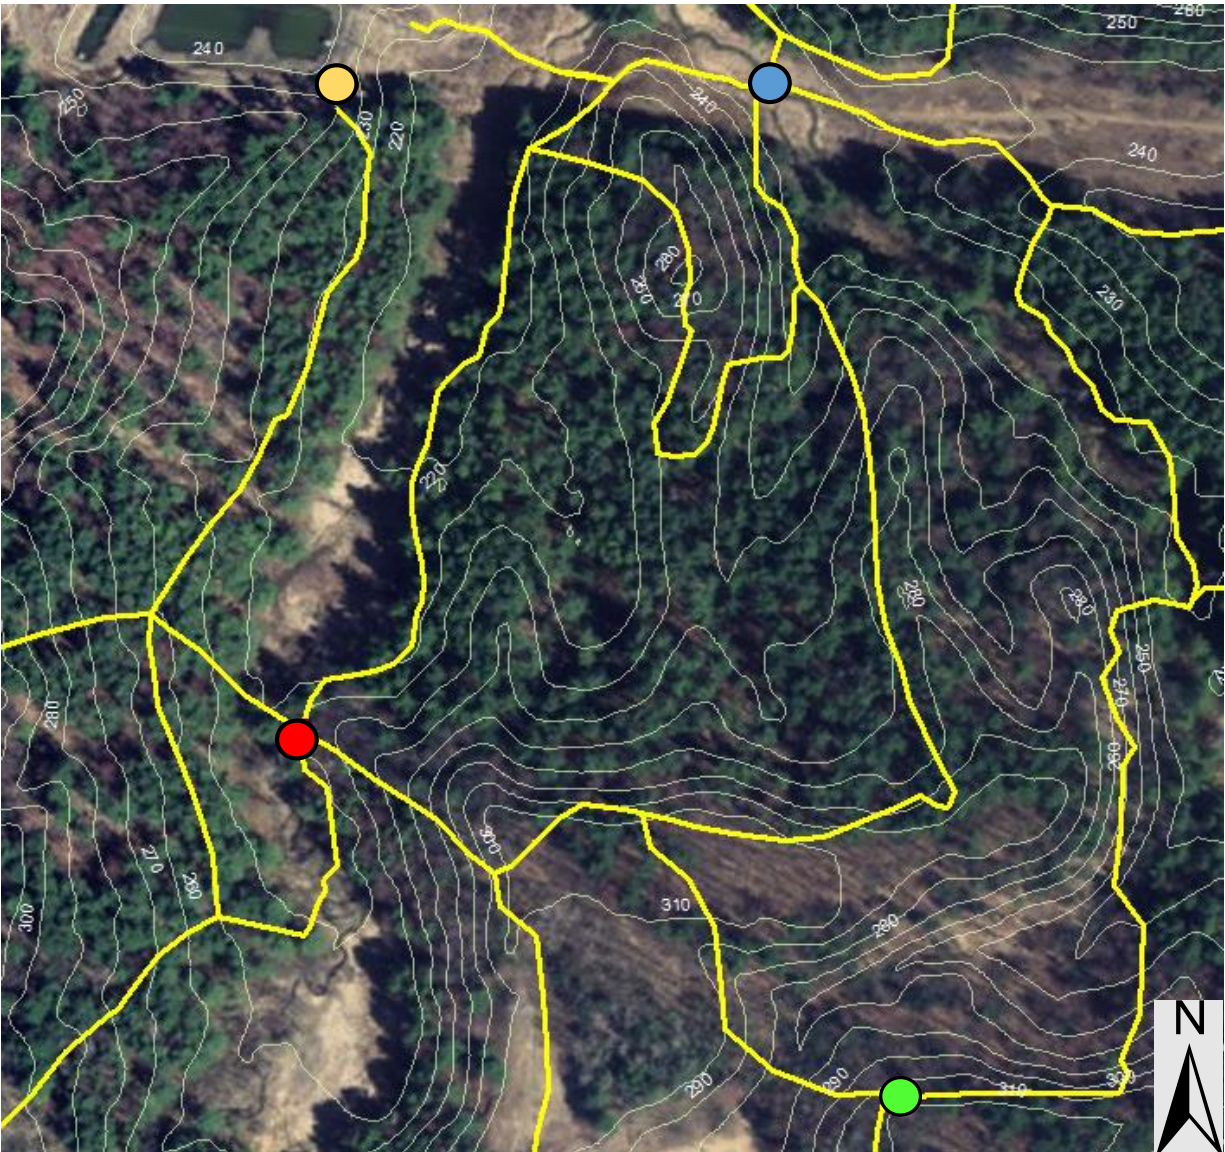

# Centennial Woods Map

**Key**

- Site A  
Trail intersection after crossing brook
- Site B  
SE edge of retention pond
- Site C  
Bridge with railing
- Site D  
First trail intersection entering from NE corner of parking lot
- trails
- ★ main entrance
- ★ alternate entrance

# Centennial Woods Map (zoomed in)

**Key**

-  Site A  
Trail intersection after crossing brook
-  Site B  
SE edge of retention pond
-  Site C  
Bridge with railing
-  Site D  
First trail intersection entering from NE corner of parking lot

# Centennial Woods Map (zoomed out)

## Key

- Site A  
Trail intersection after crossing brook
- Site B  
SE edge of retention pond
- Site C  
Bridge with railing
- Site D  
First trail intersection entering from NE corner of parking lot
- trails
- ★ main entrance
- ★ alternate entrance
- ⚡ Jeffords